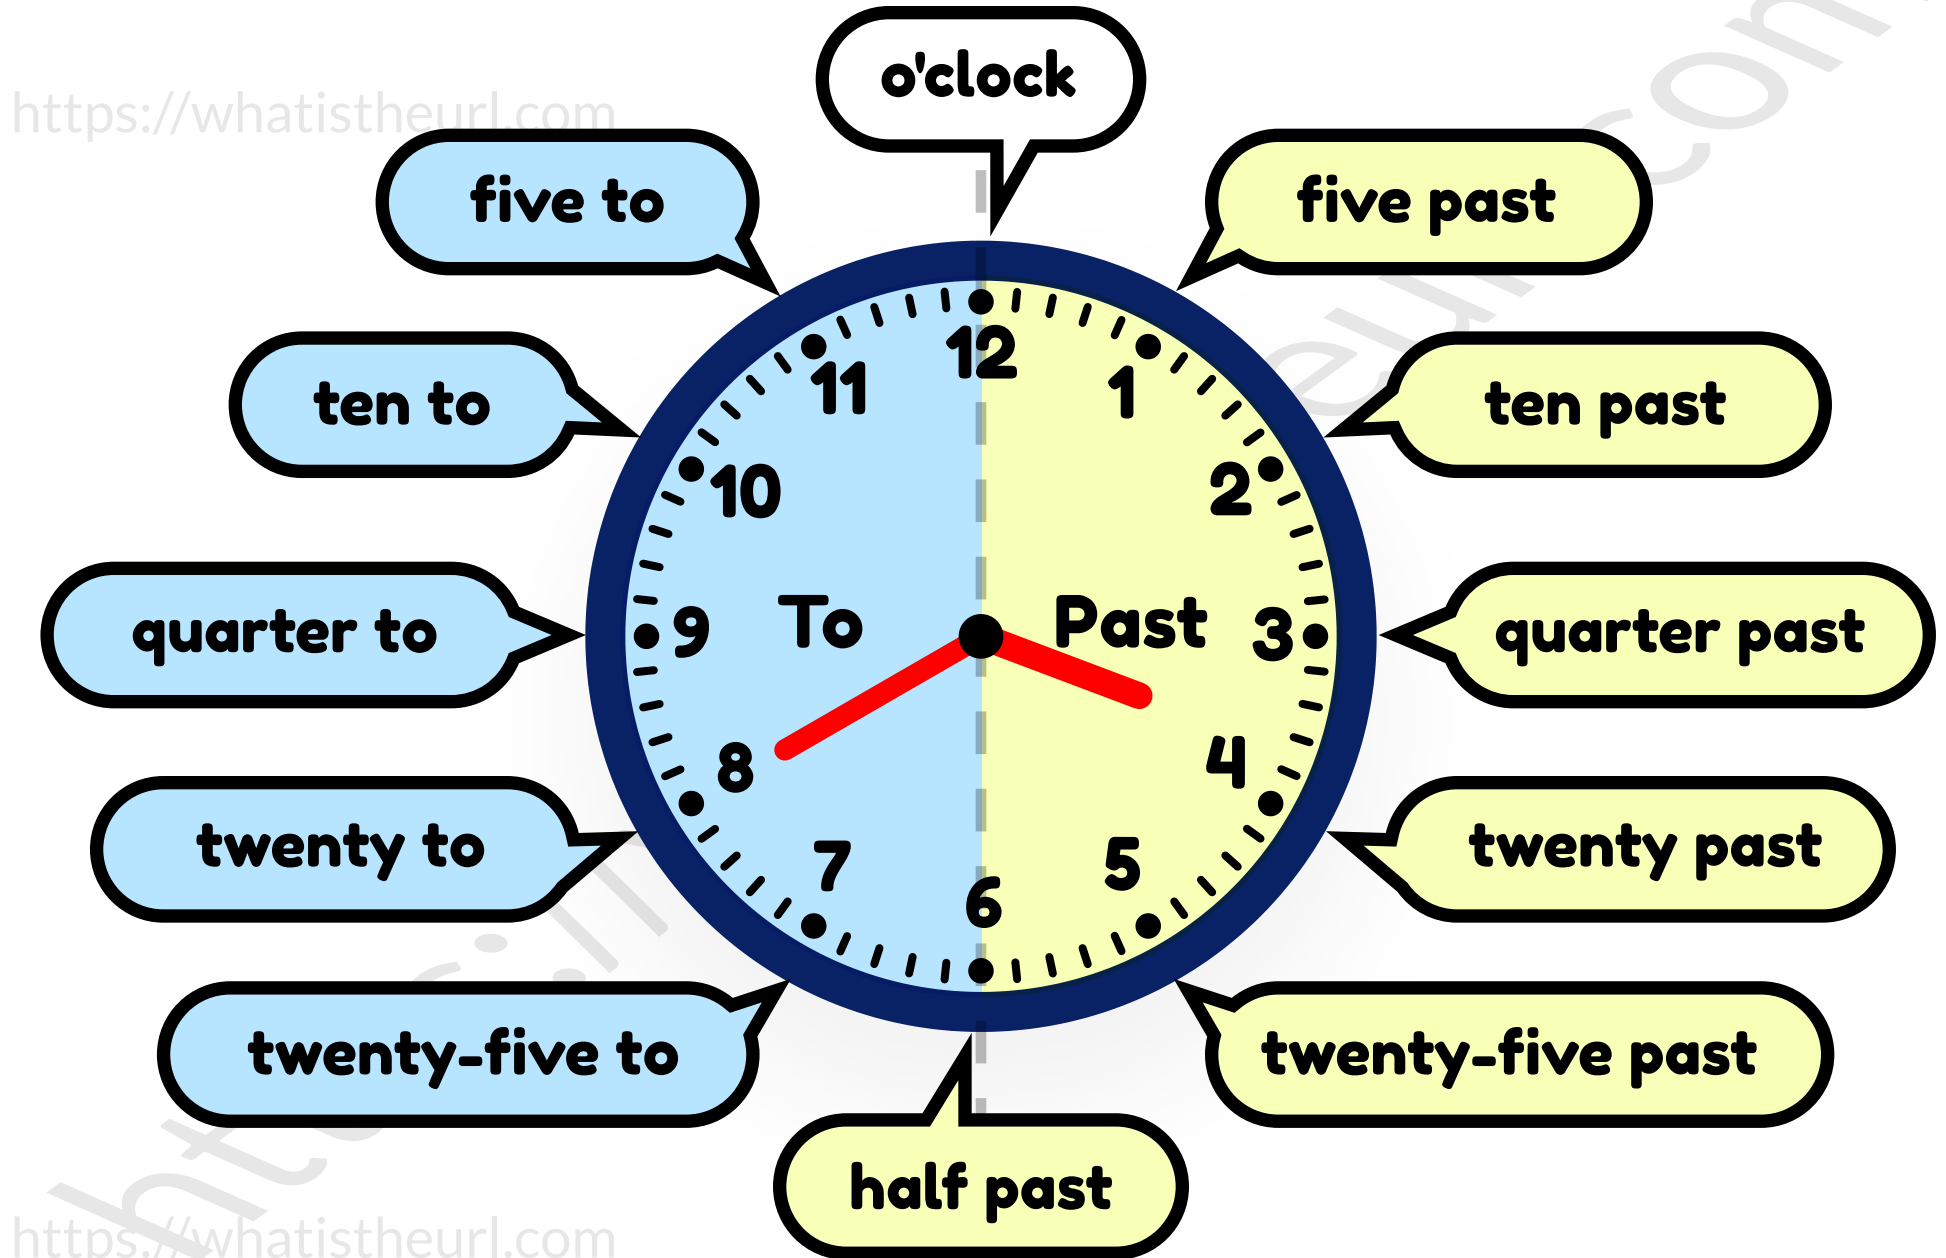

What's the time?

a.m. → Latin - ante meridiem (before noon)

p.m. → Latin - post meridiem (after noon)

<https://whatistheurl.com>

Please visit our site for worksheets and charts <https://whatistheurl.com/>

What's the time?

<https://whatistheurl.com>

a.m. → Latin - ante meridiem (before noon)

p.m. → Latin - post meridiem (after noon)

<https://whatistheurl.com>

Please visit our site for worksheets and charts <https://whatistheurl.com/>